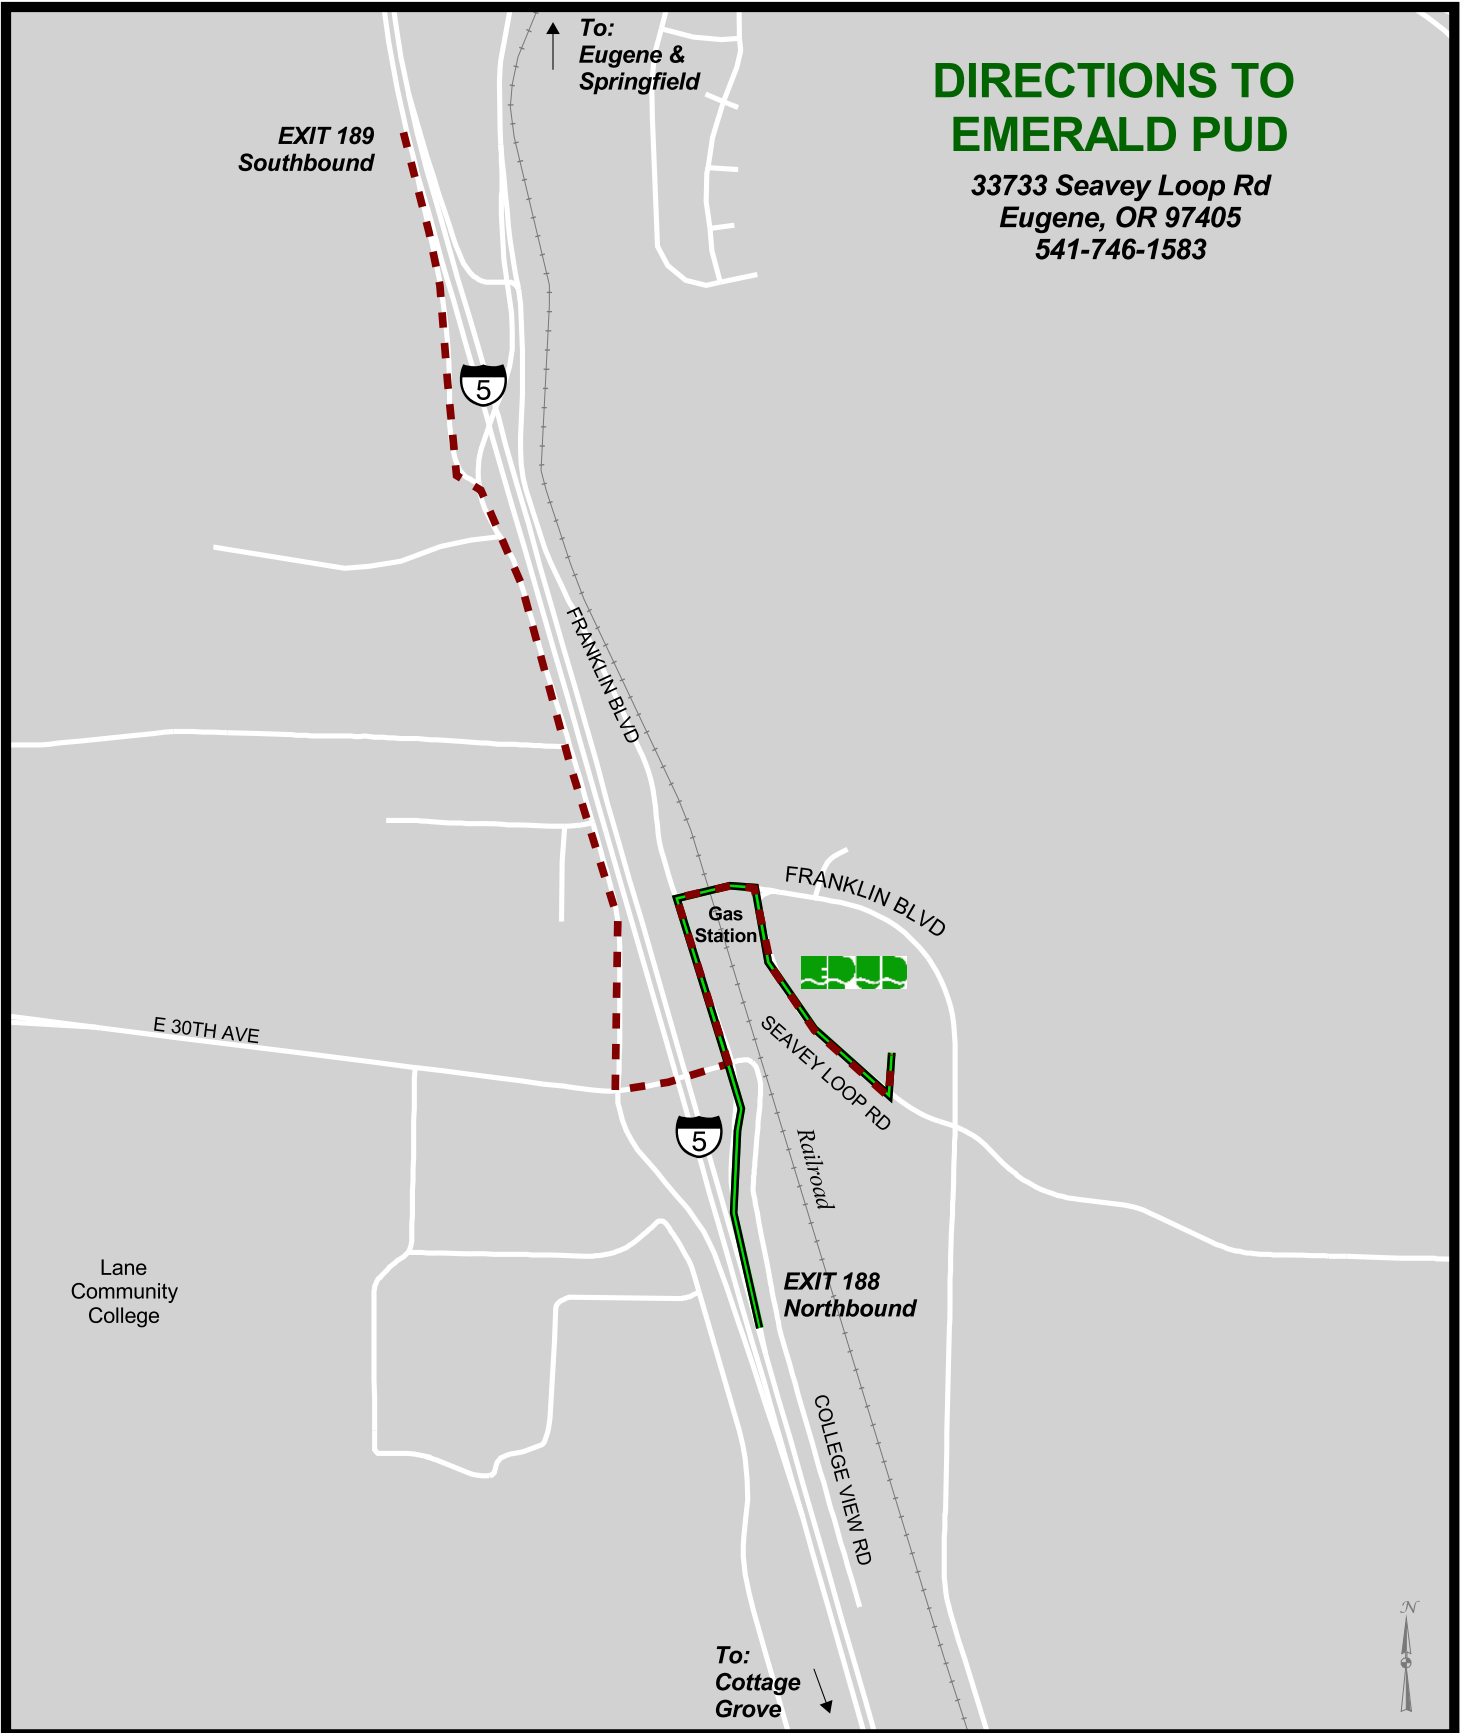

DIRECTIONS TO EMERALD PUD

33733 Seavey Loop Rd
Eugene, OR 97405
541-746-1583

From Interstate 5 Northbound:

Take exit 188, continue straight ahead from off ramp for approximately 0.15 miles. Turn right at gas station and continue under railroad overpass. Make an immediate right onto Seavey Loop Rd. Turn into first driveway on the left into EPUD's parking lot.

From Interstate 5 Southbound:

Take exit 189 and continue straight ahead to intersection light. Turn right and proceed for approximately 0.60 mile. Turn left at light and continue back across I-5. Turn left at stop sign and right at gas station. Go under railroad overpass and make an immediate right onto Seavey Loop Rd. Turn into first driveway on the left into EPUD's parking lot.