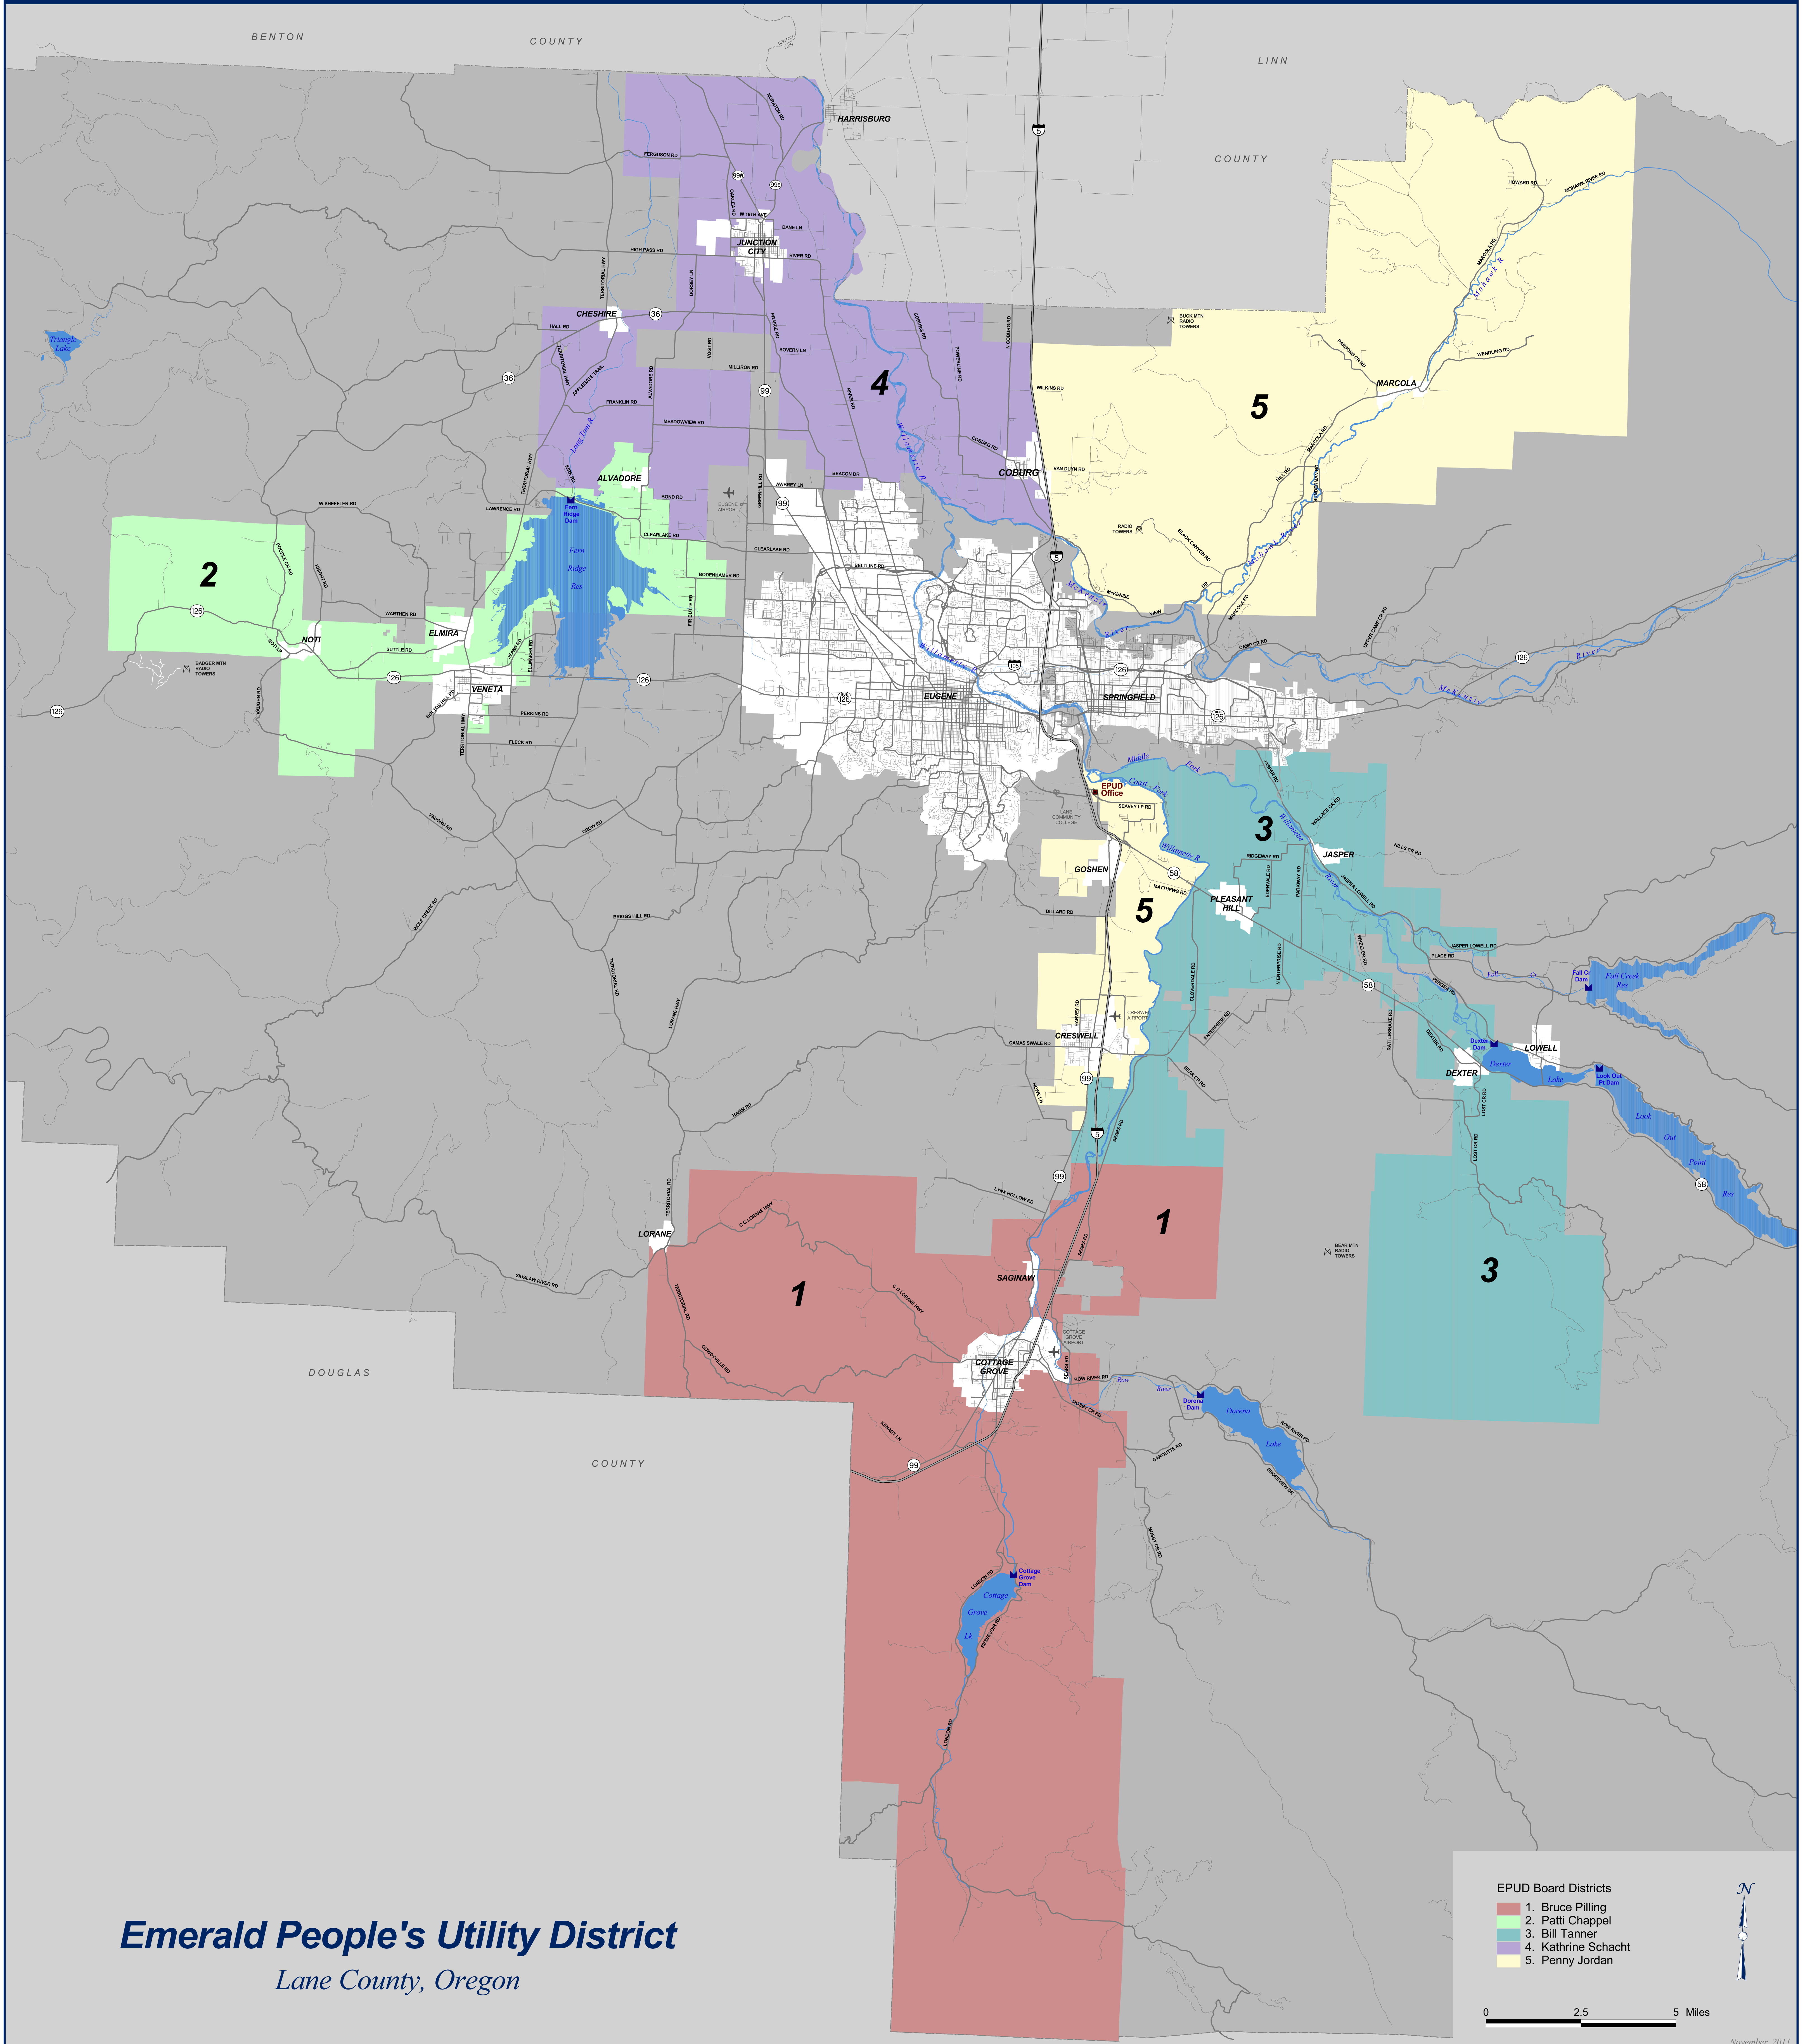

EPUD BOARD DISTRICTS

Emerald People's Utility District
Lane County, Oregon

EPUD Board Districts

- 1. Bruce Pilling
- 2. Patti Chappel
- 3. Bill Tanner
- 4. Kathrine Schacht
- 5. Penny Jordan

0 2.5 5 Miles